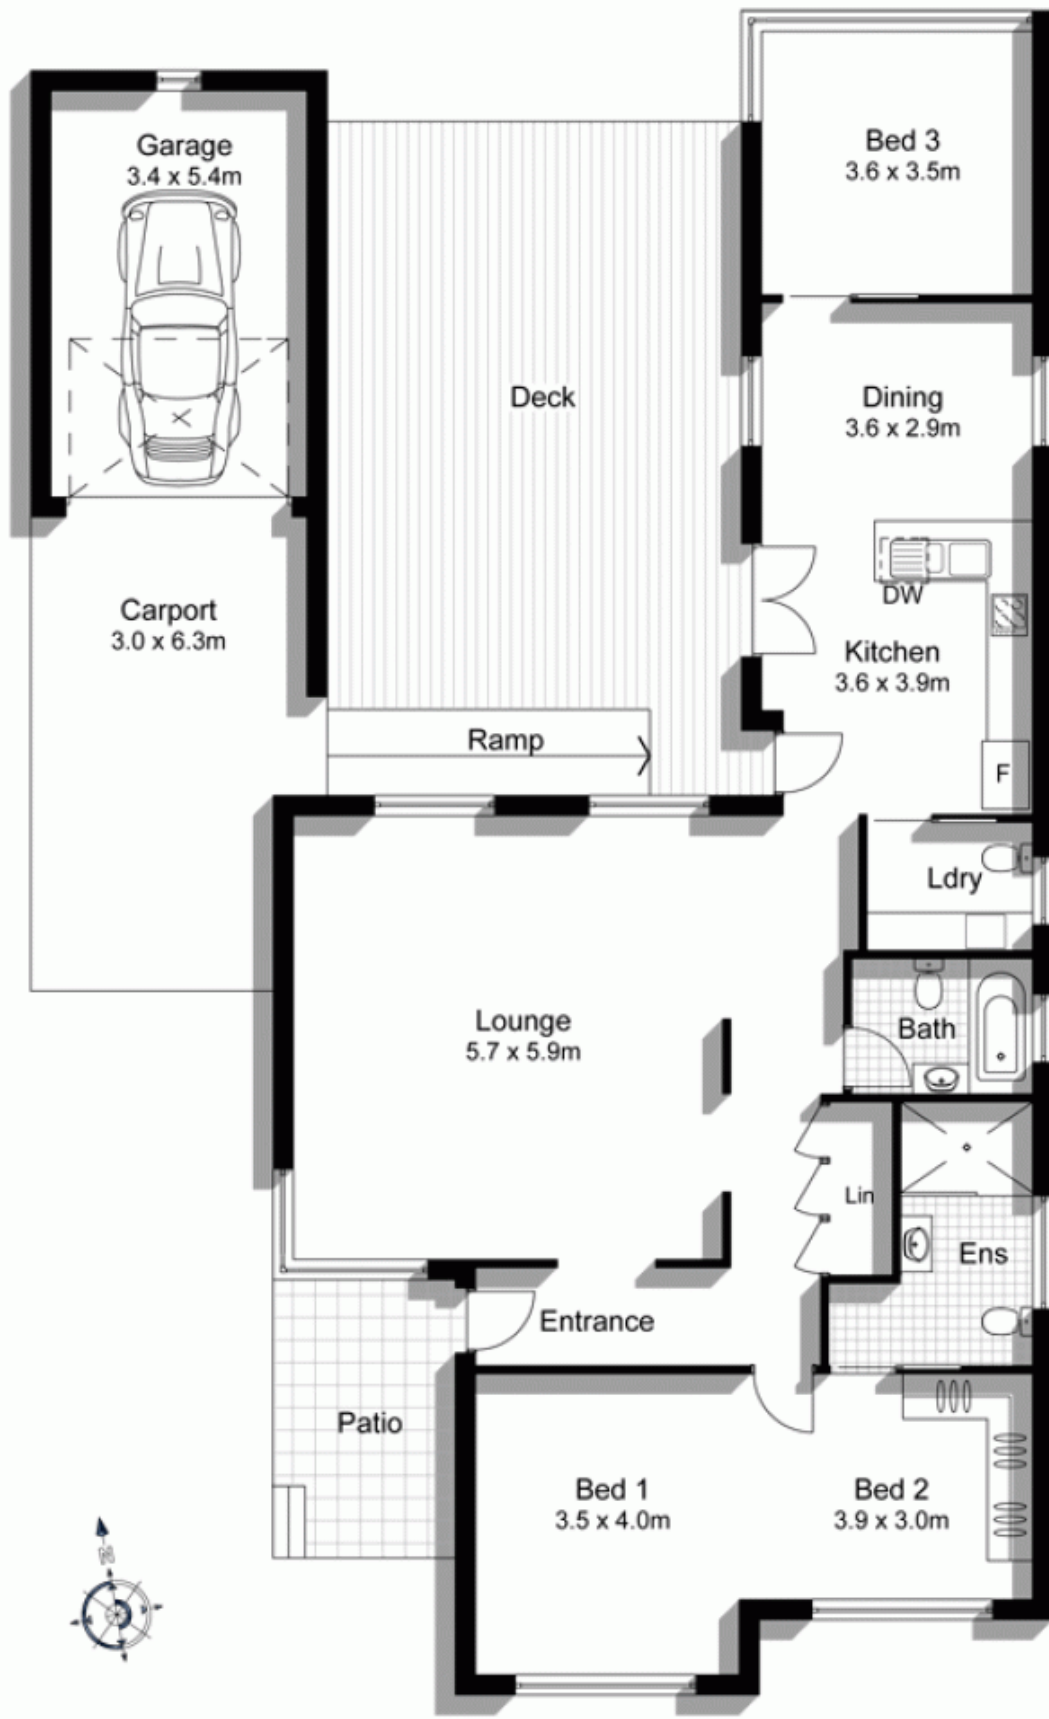

## 41 Smarts Crescent BARRANEER NSW

3 2 1

Boasting a desirable north aspect, lavish entertaining spaces and a prestigious position with mere moments to local schools, shops and cafes, this light-filled single level residence offers unlimited dream home potential.

**View** : <https://www.gibsonpartners.com/sale/nsw/sutherland/burraneer/residential/house/5853082>

Surrounded by quality homes and ideal to move straight into, there is also tremendous further scope should you wish to reconfigure or extend, rebuild or redevelop to further capitalize on this fabulous location and level building block of approx. 796m.

- \* 3 good size bedrooms
- \* 2 full bathrooms plus additional W/C in the laundry
- \* Bright & spacious formal lounge & dining area

**Ivan Lampret**  
02 9523 1333

41 Smarts Crescent  
WOOLOOWARE

DISCLAIMER: All care has been taken in preparing this floor plan, however the accuracy is not guaranteed and no liability will be accepted for any reliance placed upon it  
Produced by PRODUCT PHOTOGRAPHY STUDIO  
mob: 0414 697 215 email: mgphoto@people.net.au