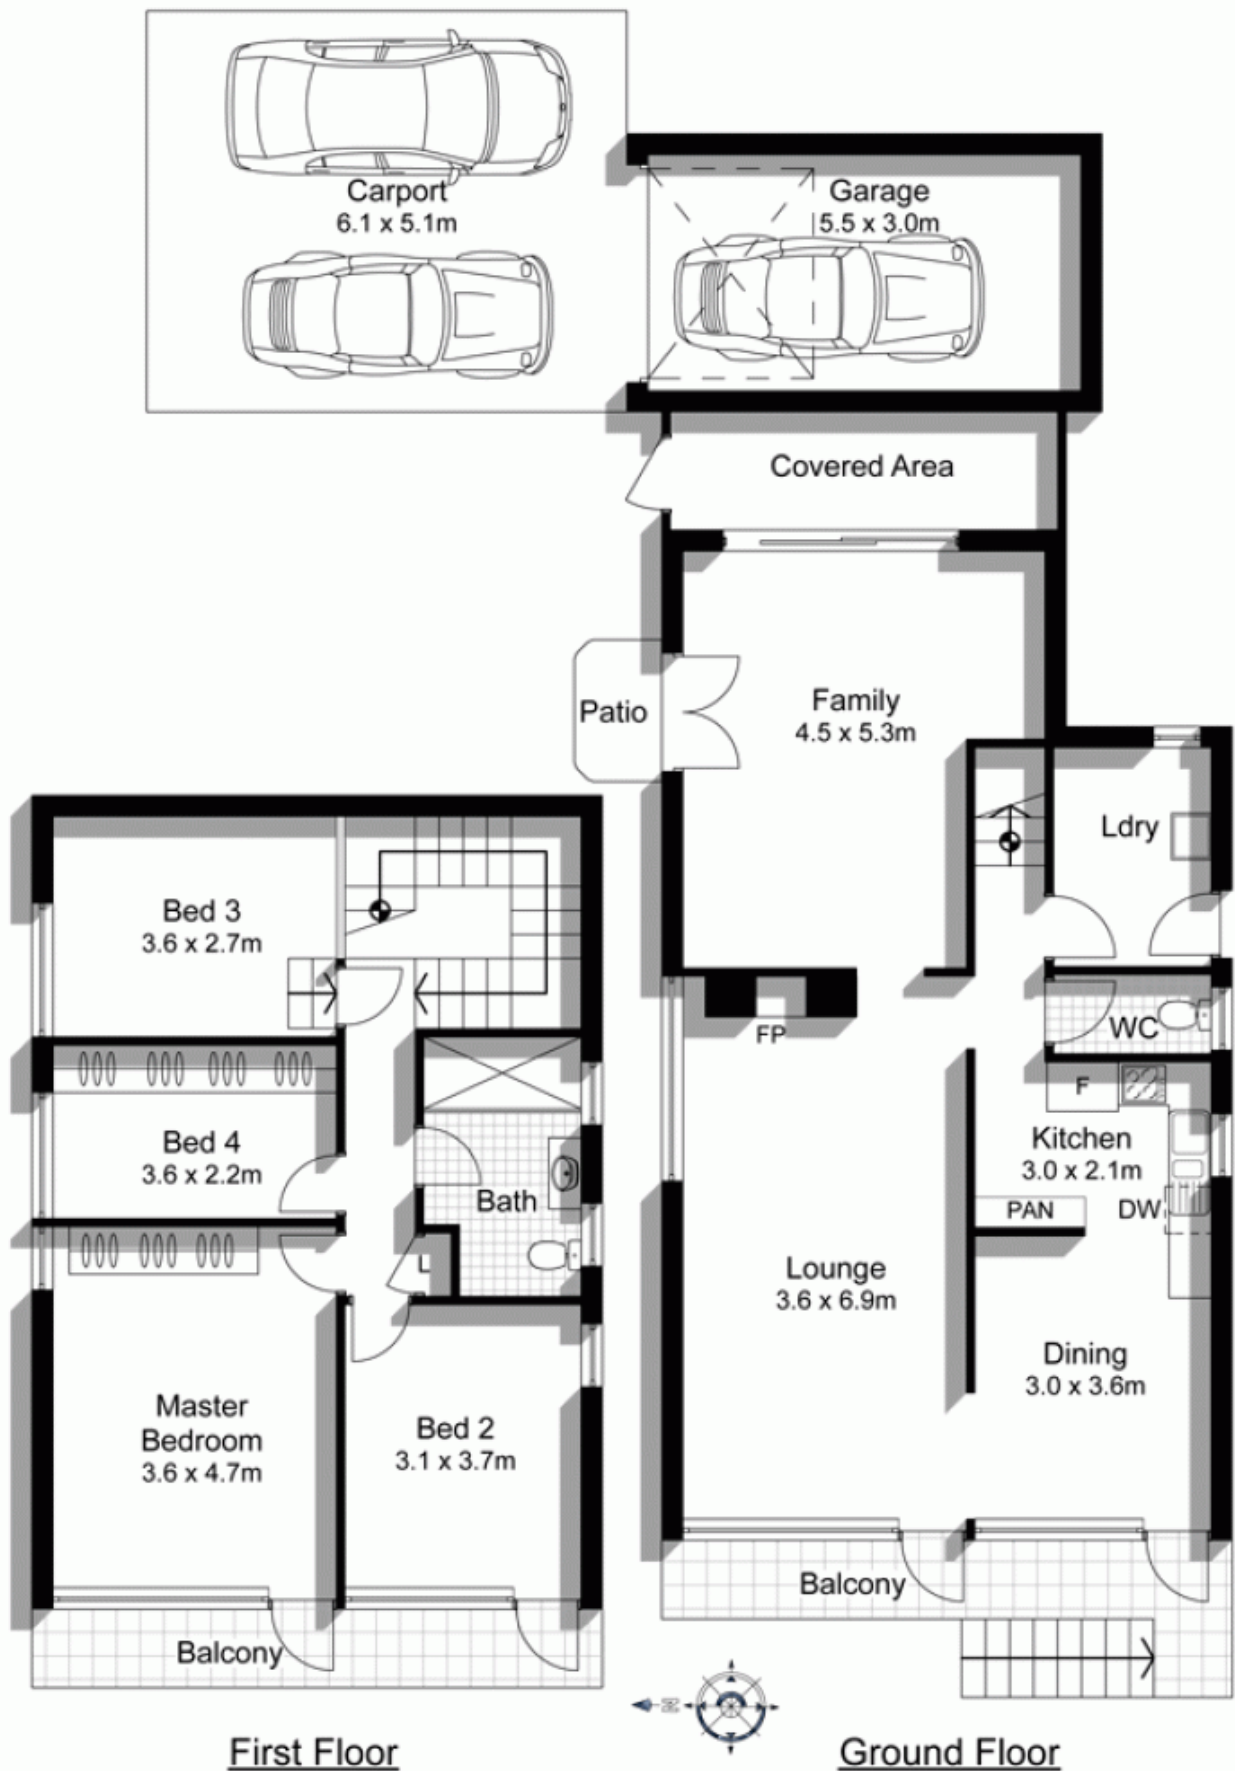

Ivan Lampret
02 9523 1333

102 Nicholson Parade
CRONULLA

DISCLAIMER: All care has been taken in preparing this floor plan, however the accuracy is not guaranteed and no liability will be accepted for any reliance placed upon it
Produced by PRODUCT PHOTOGRAPHY STUDIO
mob: 0414 697 215 email: mgphoto@people.net.au